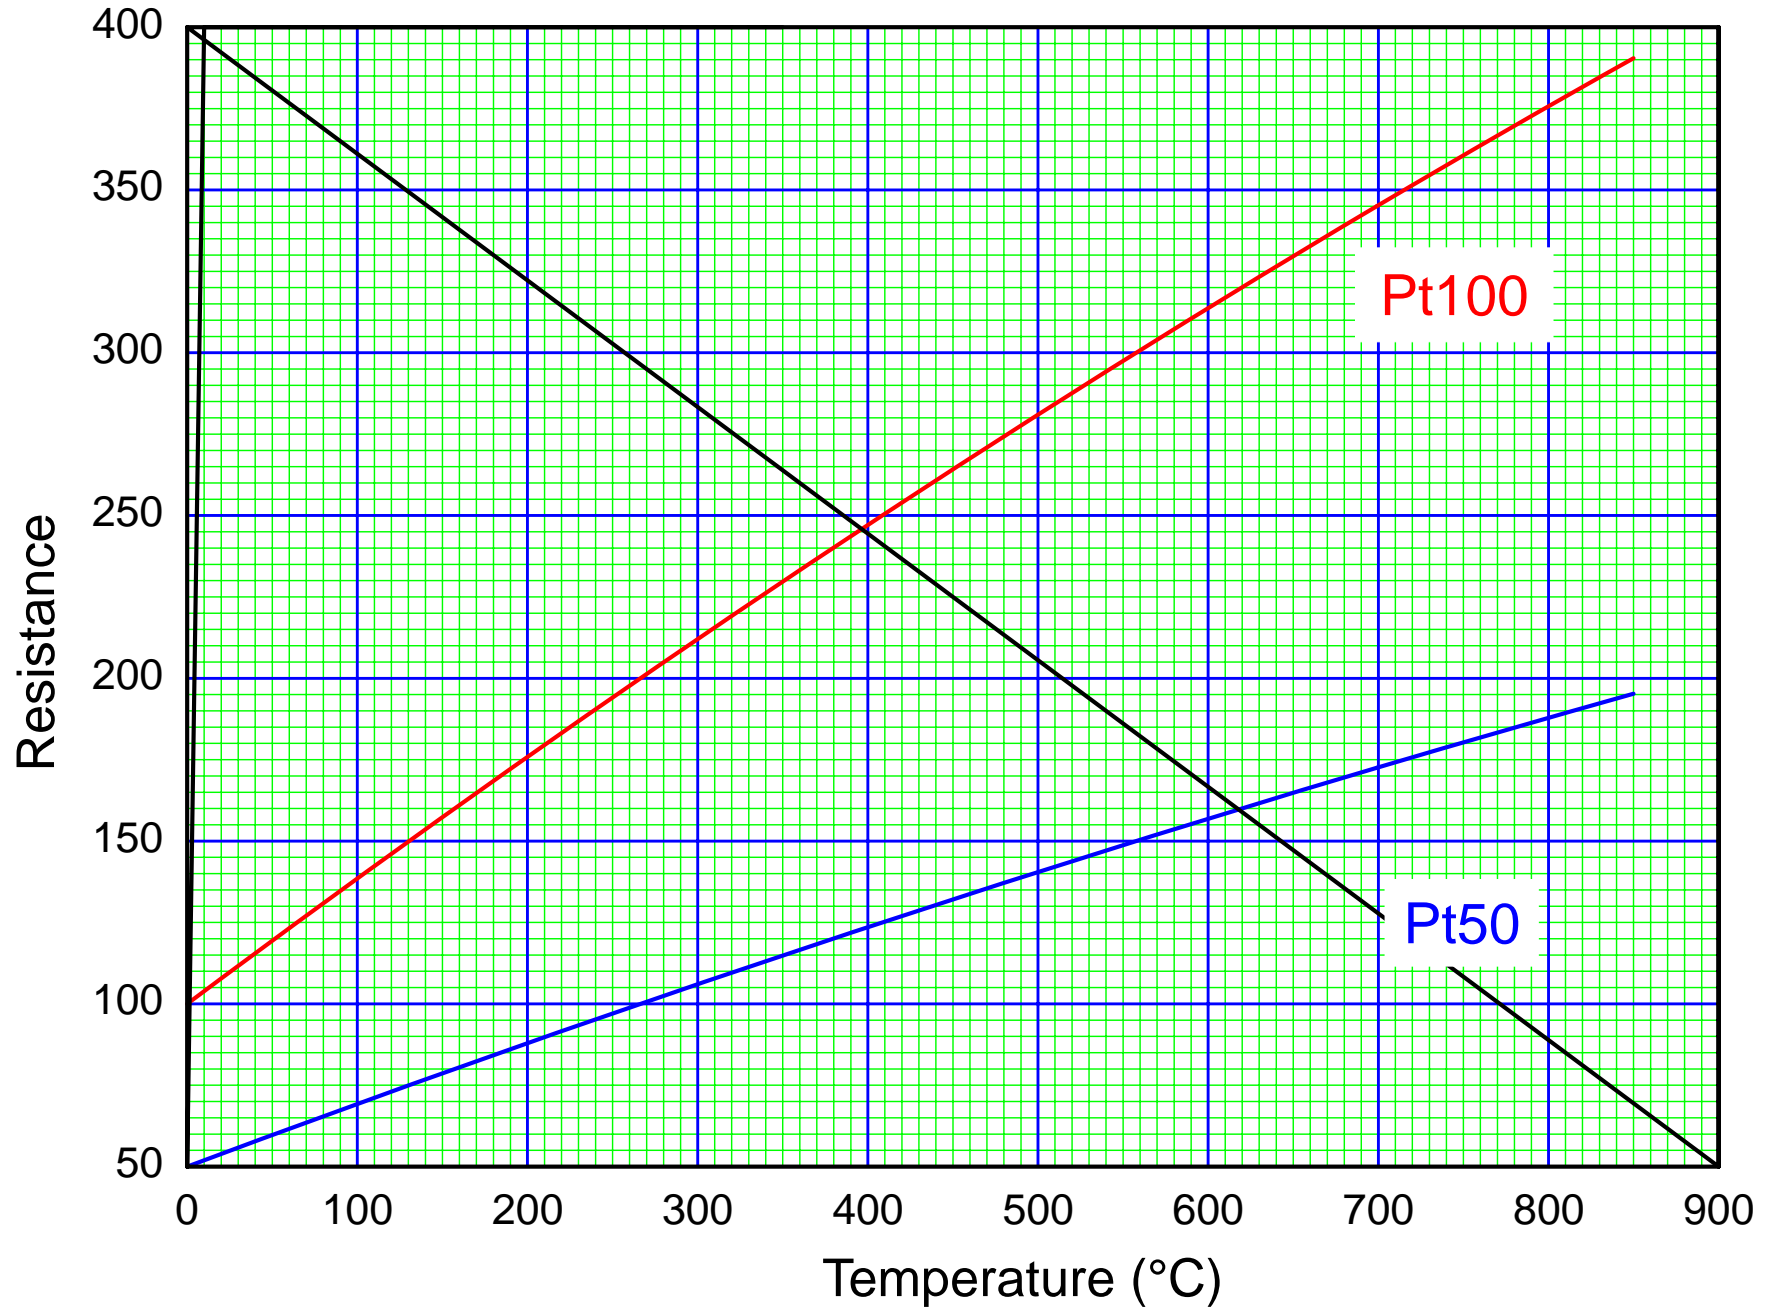

Characteristics resistance thermometers Pt100 and Pt50